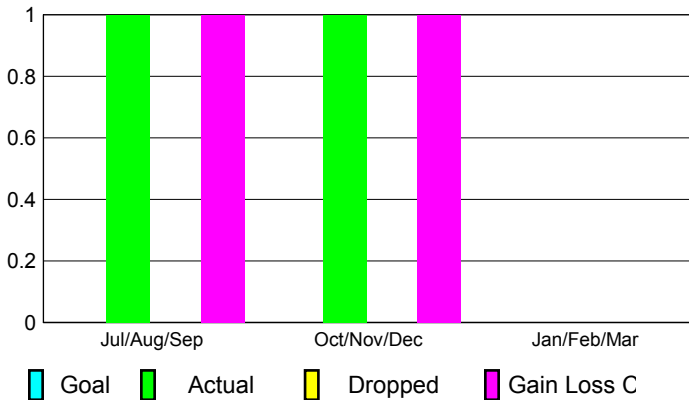

2012-2013 GMT Reports for District (or Undistricted) **District 18 C**

GMT: **CARL HARRELL**

Location: **GEORGIA**

GMT CA: **1**

CLUBS

Club Results
2012-2013

Clubs
2011-2012

Month	New Club Goal	Actual New Clubs	Actual Dropped Clubs	Gain/Loss of Clubs	Gain/Loss of Clubs
Jul/Aug/Sep	0	1	0	1	0
Oct/Nov/Dec	0	1	0	1	0
Jan/Feb/Mar	0				0
Totals	0	2	0	2	0

Club Results 2012-2013

Goal, New, Dropped, Gain/Loss

Comparison of Club Gain/Loss

Current Year Compared to the Previous Year

YTD Status Quo Clubs 2012-2013

Status Quo Clubs Compared to Status Quo Members

MEMBERSHIP