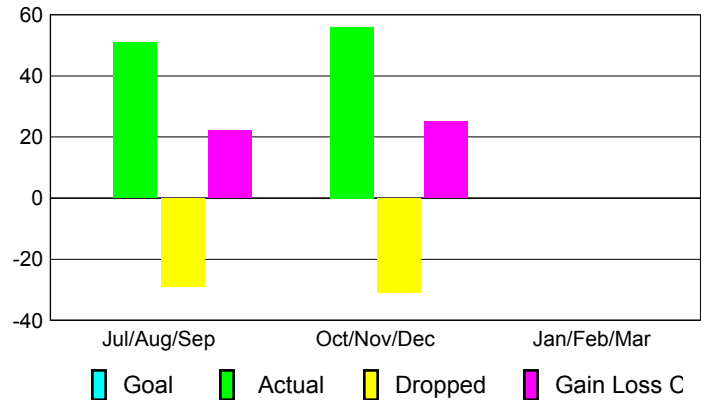

Membership Results 2012-2013

Goal, New, Dropped, Gain/Loss

Comparison of Membership Gain/Loss

Current Year Compared to the Previous Year