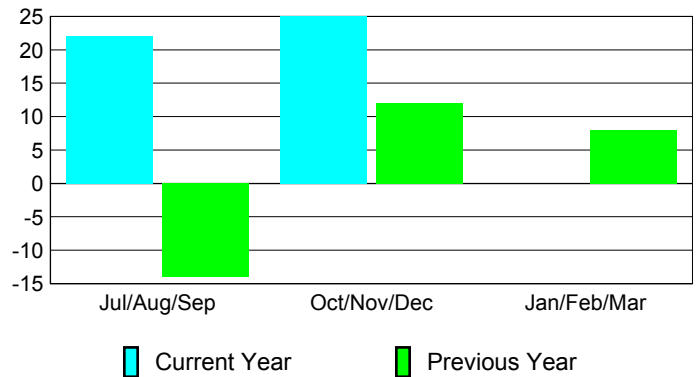

Membership Results
2012-2013

Membership
2011-2012

Month	Net Memb Goal	Actual New Memb	Actual Dropped Memb	Gain/Loss of Memb	Gain/Loss of Memb
Jul/Aug/Sep	0	51	-29	22	-14
Oct/Nov/Dec	0	56	-31	25	12
Jan/Feb/Mar	0				8
Totals	0	107	-60	47	6

Membership Results 2012-2013

Goal, New, Dropped, Gain/Loss

Comparison of Membership Gain/Loss

Current Year Compared to the Previous Year

Gender Comparison 2012-2013

Jul/Aug/Sep

Oct/Nov/Dec

Jan/Feb/Mar